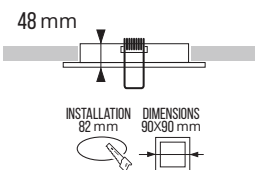

IP20 IK02 GU10 220V
230V

COLORS

DIMENSIONS

COMPATIBLE LAMPS

OPTIONS

SPECIFICATIONS

ITEM CODE	DESCRIPTION	EQUIVALENT	COLOR
4605937	Mido MR16 Spot Square White Ø90x90mm Cutout Ø82mm (Incl. GU10 Fitting)	50W HAL	White
4605944	Mido MR16 Spot Square Black Ø90x90mm Cutout Ø82mm (Incl. GU10 Fitting)	50W HAL	Black
4605951	Mido MR16 Spot Square Black/Gold Ø90x90mm Cutout Ø82mm (Incl. GU10 Fitting)	50W HAL	Black/Gold

TECHNICAL DATA

ELECTRICAL DATA	
Voltage (V)	220-240
Frequency (Hz)	50/60
Max. Power (W)	50
Operating mode	GU10 fitting (included)
Electrical connection	2x 0.75mm ² wire
COLORS & MATERIALS	
Color (Housing)	White, Black, Black/Gold
Material (Housing)	Aluminum

CERTIFICATES & STANDARDS

Fixture certificates	CE
Ingress protection	IP20
Protection class IK	IK02

CAPABILITIES

Type of connection	GU10 with 18cm cable
Installation	Fixed

PRAGMALUX

All rights reserved. Pragmalux - PDL Lighting Group B.V. retains the right to modify product specifications without any prior notice or obligation and does not assume any liability for any consequences of using this document. Subject to errors and printing errors. Luminous flux tolerance: +/- 10%. Power consumption tolerance: +/- 10%.